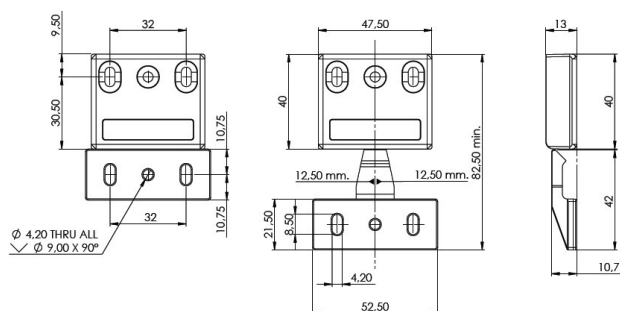

PRODUCT SHEET

Description:

Cabinet Hanger "Cliff", Female Part, Black PC, F/Chipboard Screws, Load Capacity 250 kg. by use of 4 Sets, (NOT FOR, SALE IN GERMANY)

Item number:

11.05.651-0

Units	Box	Carton	HS Code	Barcode
Pcs.	500	1000	3926909790	 5704866492805